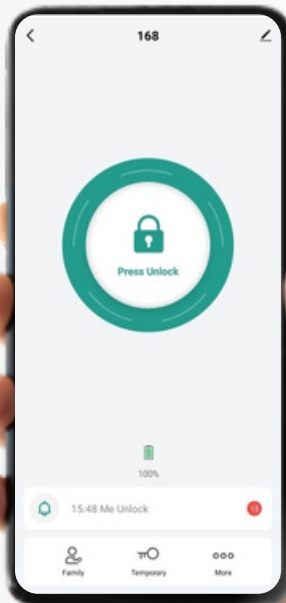

"Realtime Smart"

www.realtimebiometric.in