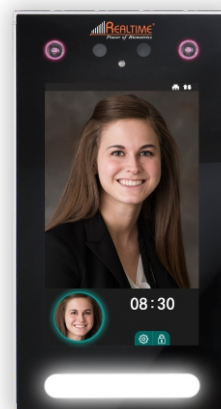

Realtime PRO 1700

Specifications

User capacity	5000/10000
Face capacity	5000/10000
Storage capacity	10,00000
Recognition way	Face, Card, Password
Language	English
Self-checking function	Yes
Face FAR/ FRR	0.001/0.1(%)
Recognition Speed	0.3s
Face intelligent update function	Yes
Recognition ways	1:1, 1:N
CPU	Quad-core, 1.7G
OS	LINUX
Camera	Dual camera (High resolution infrared and color dual cameras)
IR LED	Yes
LCD	7inch HD Touch Screen
Infrared approach receiver	Yes
Touch screen	Yes
Communication	TCP/IP, USB, U-disk, WIFI
Voice	Yes
Clock RTC	Yes
Working voltage	DC12V - 24V Wide voltage design
Ambient light	0-50000Lux
Working temperature	0°C-40 °C
Working humidity(RH)	20% ~ 80%
Door sensor(EN-MG)	Gate magnetic signal input
Alarm	Alarm output
Exit	Door switch signal input
Wiegand	1 group of WG26/34 input,External reader available,- 1 group of WG26/34 output
Tamper Alarm	Yes